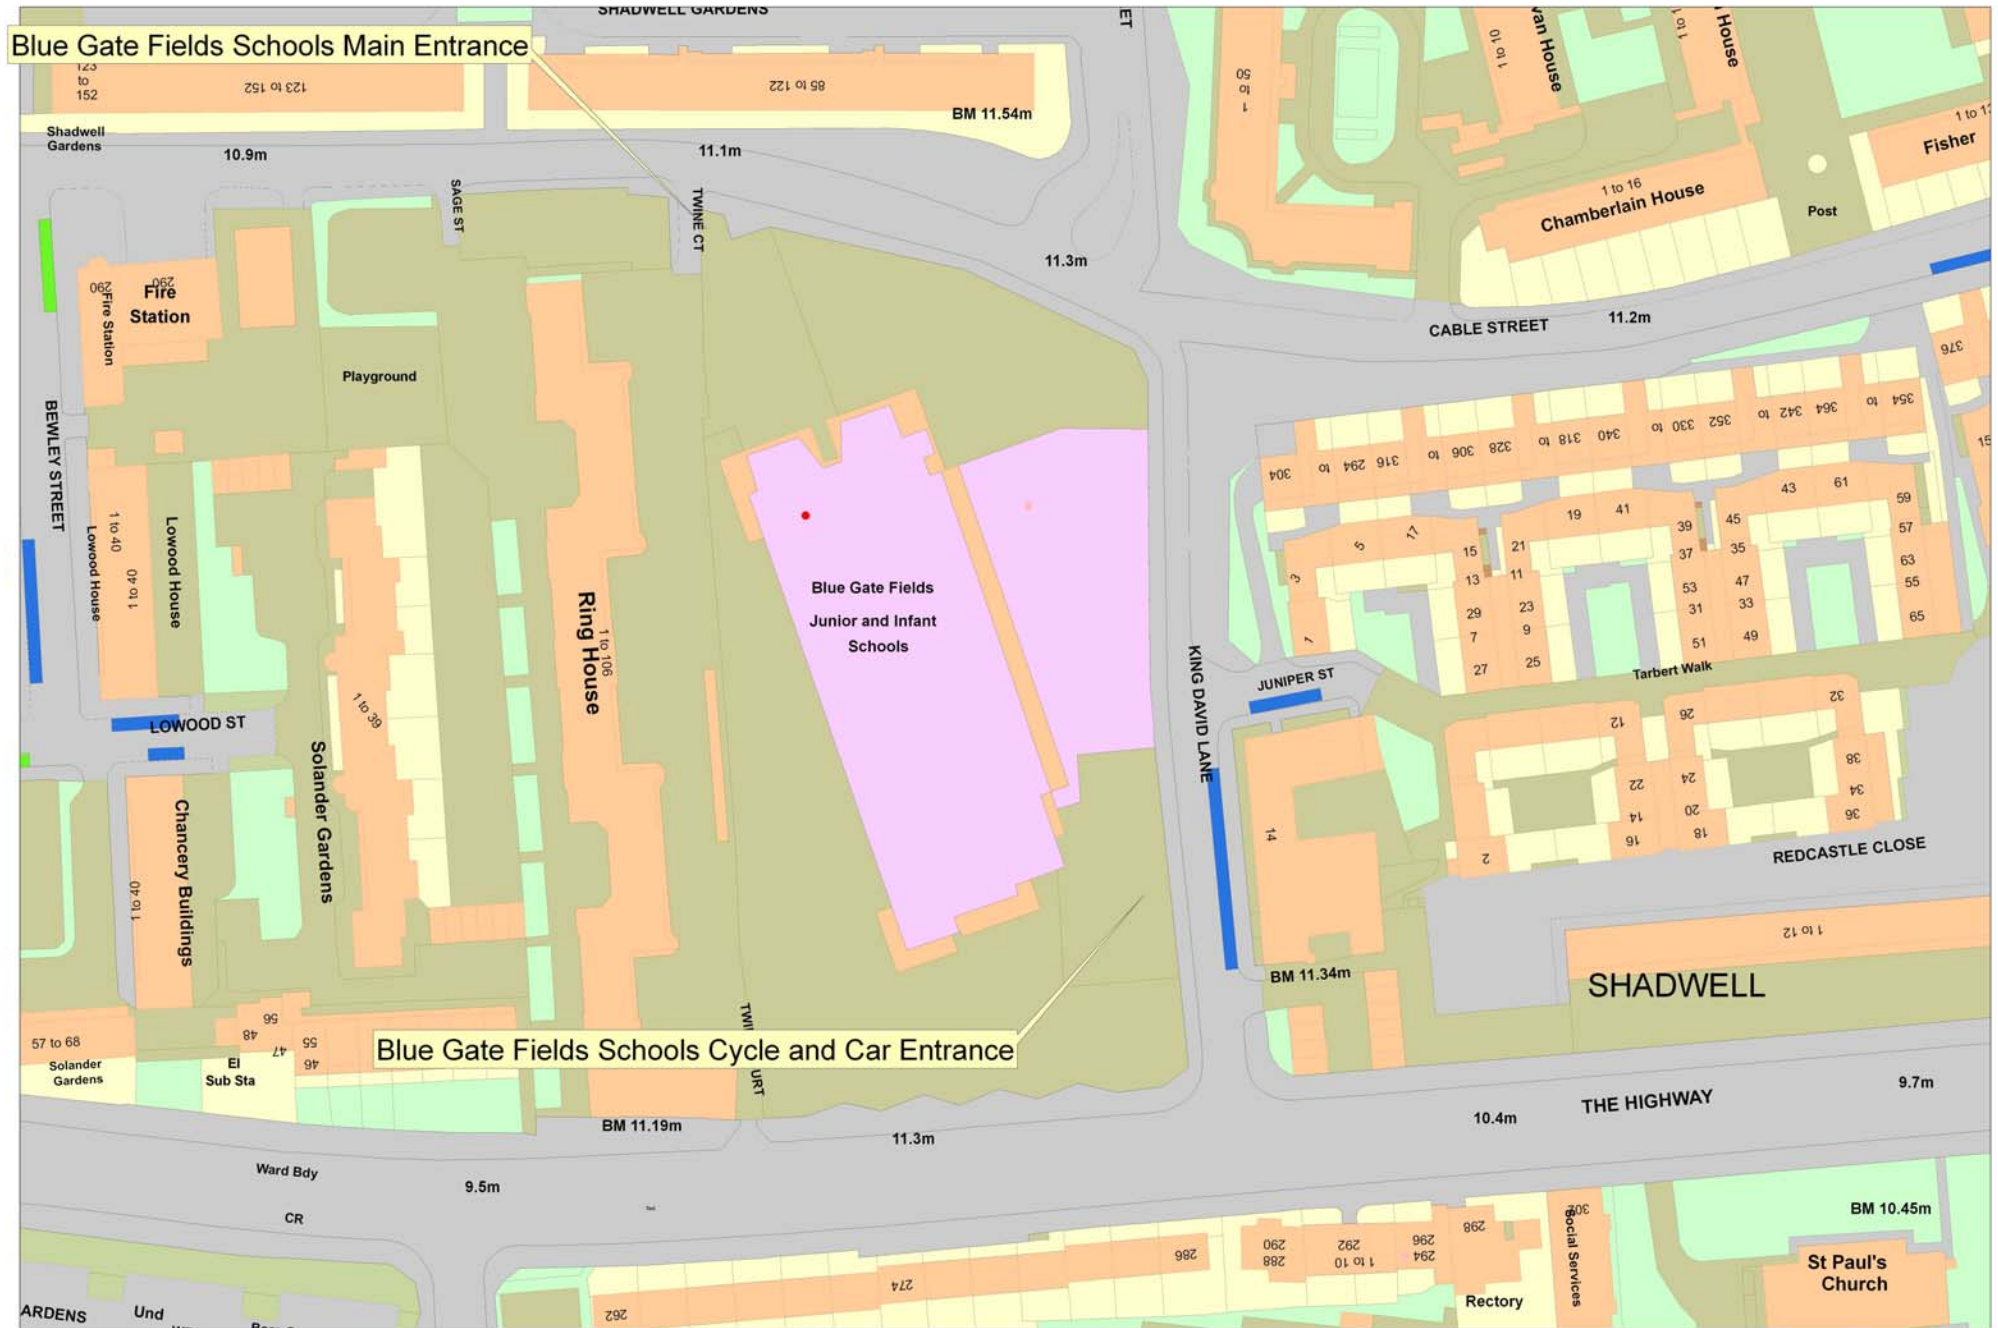

20 10 0 20 Metres

Blue Gate Fields Infant and Junior Schools Location Map