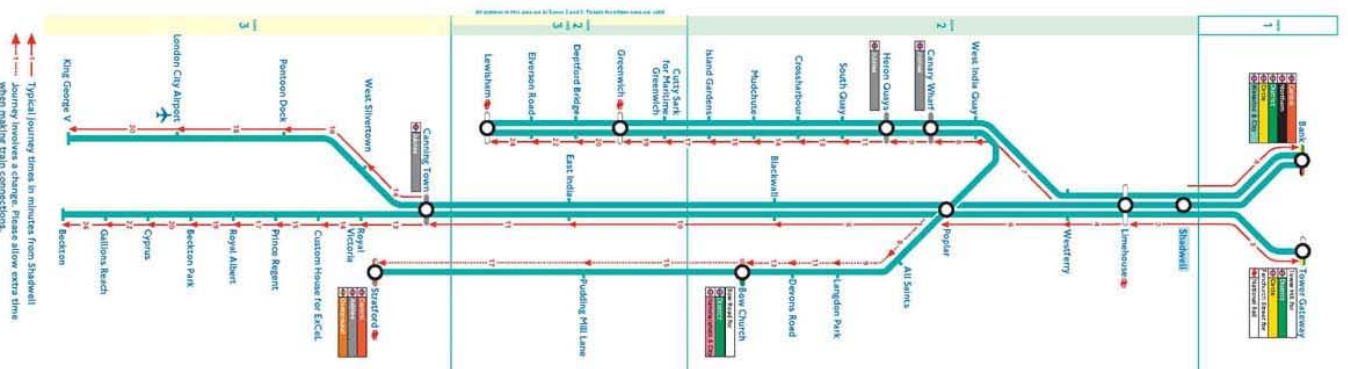

and at the following minutes past each hour to

then every **10** minutes to **TOWER GATEWAY**

at 09 19 29 39 49 59

02 04 07 12 14 17 22 24 27 32 34 37 42 44 47 52 54 57

at 09 19 29 39 49 59

until

1902 04 07 09 12 14 17 19 22 27 29	32 37 39 42 47 49 52 57 59
then every <b>5</b> minutes to <b>BANK</b>	then every <b>10</b> minutes to <b>TOWER GATEWAY</b>
at 02 07 12 17 22 27 32 37 42 47 52 57	at 09 19 29 39 49 59
until	until

<b>0649</b> first train to <b>TOWER GATEWAY</b>	<b>0652</b> first train to <b>BANK</b>
0657 59	0702 07 09 12 17 19 22 27 29 32 37
39 42 47 49 52 57 59	0802 07 09 12 17 19 22 27 29 32 37
39 42 47 49 52 57 59	0902 07 09 12 17 19 22 27 29 32 37
39 42 47 49 52 57 59	1002 07 09 12 14 17 19 22 24 27 29
32 34 37 39 42 44 47 49 52 54 57 59	

**0042** last train to **BANK**

**0049** last train to **TOWER GATEWAY**

Transport for London  
MAYOR OF LONDON